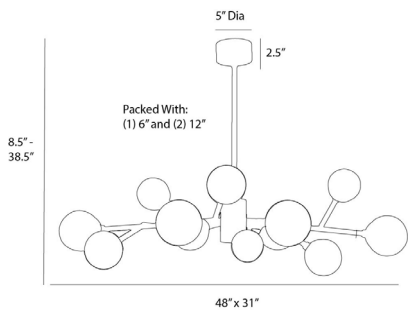

ARTERIOS

DALLAS SMALL CHANDELIER

89455

H: 8.5 IN, W: 48 IN, D: 31 IN

Vintage Brass, Clear Seedy Glass

Contract Suitable As Is

An Arterios icon gets an update. Mid-century inspiration meets small-scale design with this 12-light, vintage brass take on the Dallas Chandelier and its Sputnik form. Features 12 adjustable arms, each topped with a seedy glass globe, to allow for customized constellation creation. Shown with 2 tubular bulbs. Additional pipe available (PIPE-110). Also available in polished nickel (89456) and brown nickel (89406). Damp-rat-

APPEARANCE

Material	Brass, Glass
Material Type	Seedy
Finish	Clear, Vintage Brass
Finish Will Vary	true
Top Coat/Sealant	true

DIMENSIONS

Globe 1	H: 5.5 IN, Dia: 5.50 IN
Globe 2	H: 4.75 IN, Dia: 4.75 IN
Minimum Hanging Height	8.5 IN
Maximum Hanging Height	38.5 IN
Canopy	H: 2.5 IN, Dia: 5.00 IN

WIRING

Rating	Damp
Cord	10 FT, Black, SVT
Socket	12, Type B--E12 Other
Photographed Bulb	Small Clear Tubular Bulb
Maximum Watt	40
Voltage	110-120 V

CERTIFICATIONS

Cerifications	Mexico Australia, EU, United Kingdom, Middle East, United States, Canada
---------------	---

COMPLIANCY

UL/ETL	Yes
CB	Yes
RoHS	true

SHIPPING

Product Weight	17.2 LBS
Gross Weight 1	24.9 LBS
Shipping Box 1	H: 10 IN, L: 44 IN, W: 29 IN

ADDITIONAL INFO

Features	Assembly Required
----------	-------------------